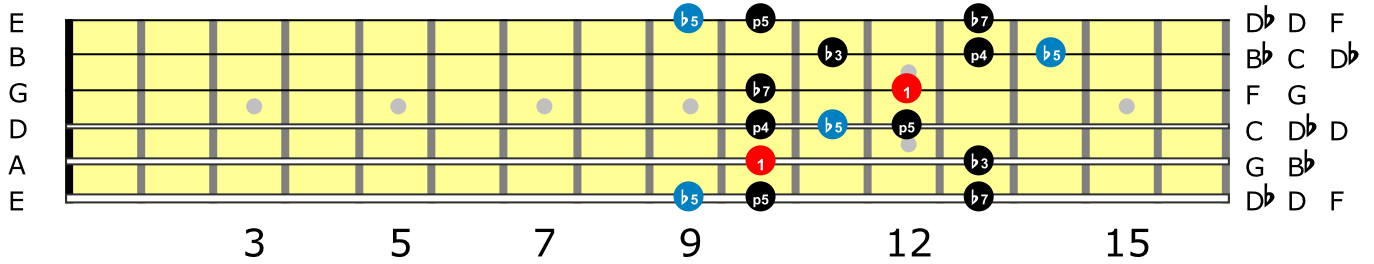

G minor Pentatonic - Box 1

G minor Pentatonic - Box 2

G minor Pentatonic - Box 3

G minor Pentatonic - Box 4

G minor Pentatonic - Box 5

The blues scale (or Pentablues) is the pentatonic scale plus one note. This note became known as the "blue note", and is the flat fifth in the case of the minor pentatonic, or the flat third in the case of the major pentatonic.