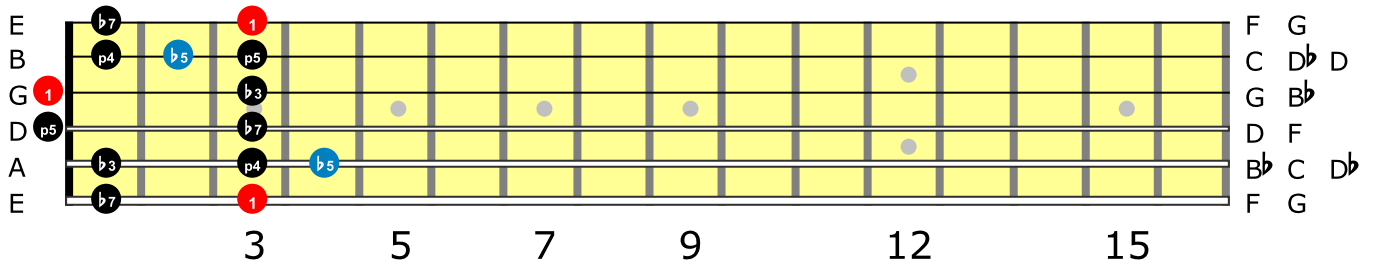

G minor Pentatonic - Box 1

G minor Pentatonic - Box 2

G minor Pentatonic - Box 3

G minor Pentatonic - Box 4

G minor Pentatonic - Box 5

The blues scale (or Pentablues) is the pentatonic scale plus one note. This note became known as the "blue note", and is the flat fifth in the case of the minor pentatonic, or the flat third in the case of the major pentatonic.