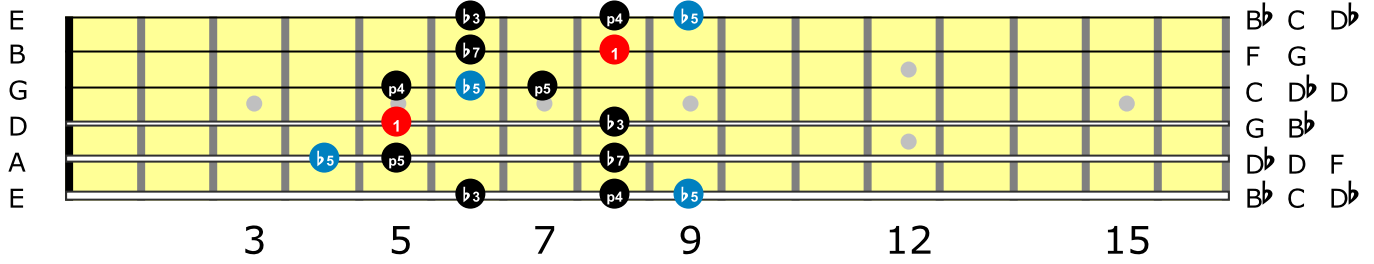

G minor Pentatonic - Box 1

G minor Pentatonic - Box 2

G minor Pentatonic - Box 3

G minor Pentatonic - Box 4

G minor Pentatonic - Box 5

The blues scale (or Pentablues) is the pentatonic scale plus one note. This note became known as the "blue note", and is the flat fifth in the case of the minor pentatonic, or the flat third in the case of the major pentatonic.