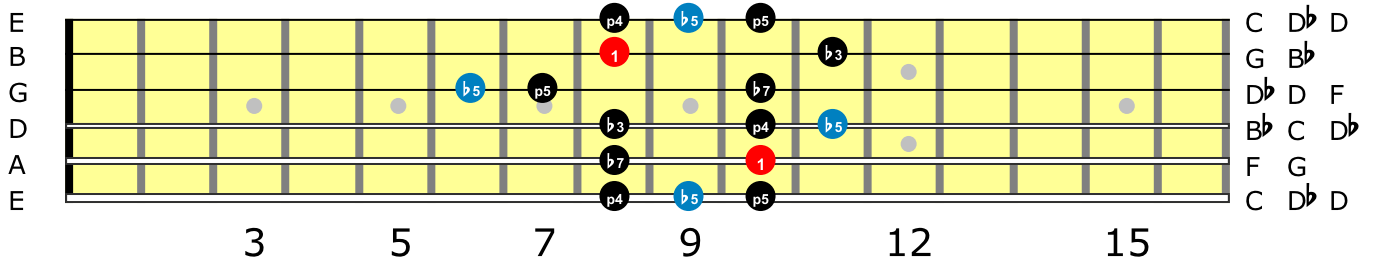

G minor Pentatonic - Box 1

G minor Pentatonic - Box 2

G minor Pentatonic - Box 3

G minor Pentatonic - Box 4

G minor Pentatonic - Box 5

The blues scale (or Pentablues) is the pentatonic scale plus one note. This note became known as the "blue note", and is the flat fifth in the case of the minor pentatonic, or the flat third in the case of the major pentatonic.