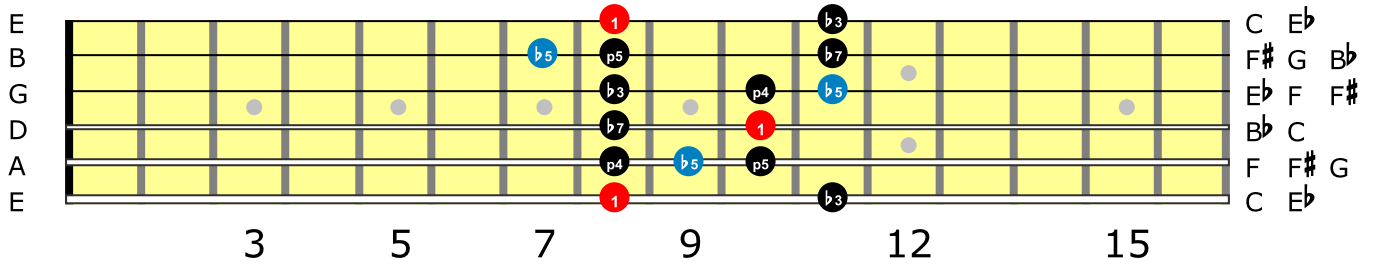

C minor Pentatonic - Box 1

C minor Pentatonic - Box 2

C minor Pentatonic - Box 3

C minor Pentatonic - Box 4

C minor Pentatonic - Box 5

The blues scale (or Pentablues) is the pentatonic scale plus one note. This note became known as the "blue note", and is the flat fifth in the case of the minor pentatonic, or the flat third in the case of the major pentatonic.