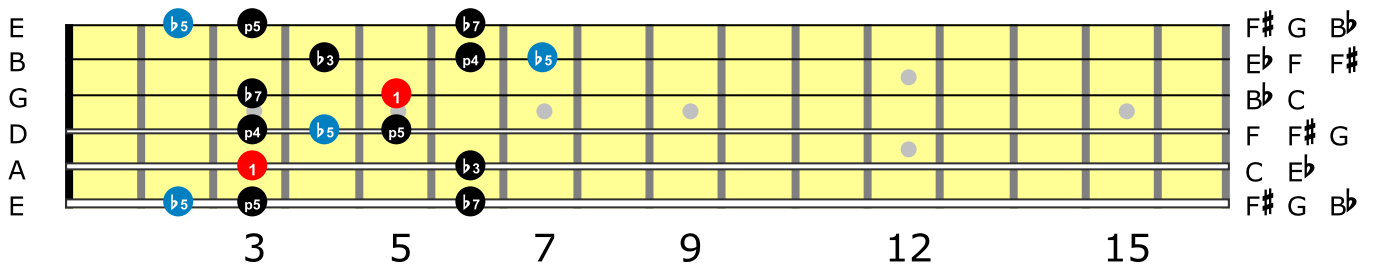

C minor Pentatonic - Box 1

C minor Pentatonic - Box 2

C minor Pentatonic - Box 3

C minor Pentatonic - Box 4

C minor Pentatonic - Box 5

The blues scale (or Pentablues) is the pentatonic scale plus one note. This note became known as the "blue note", and is the flat fifth in the case of the minor pentatonic, or the flat third in the case of the major pentatonic.