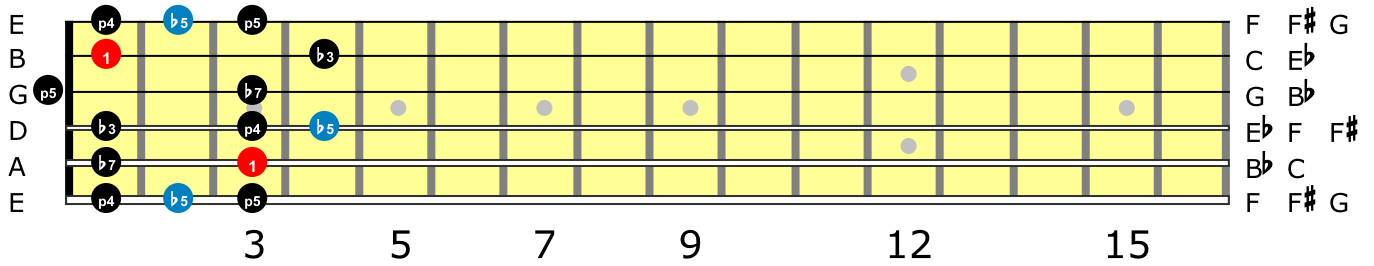

C minor Pentatonic - Box 1

C minor Pentatonic - Box 2

C minor Pentatonic - Box 3

C minor Pentatonic - Box 4

C minor Pentatonic - Box 5

The blues scale (or Pentablues) is the pentatonic scale plus one note. This note became known as the "blue note", and is the flat fifth in the case of the minor pentatonic, or the flat third in the case of the major pentatonic.