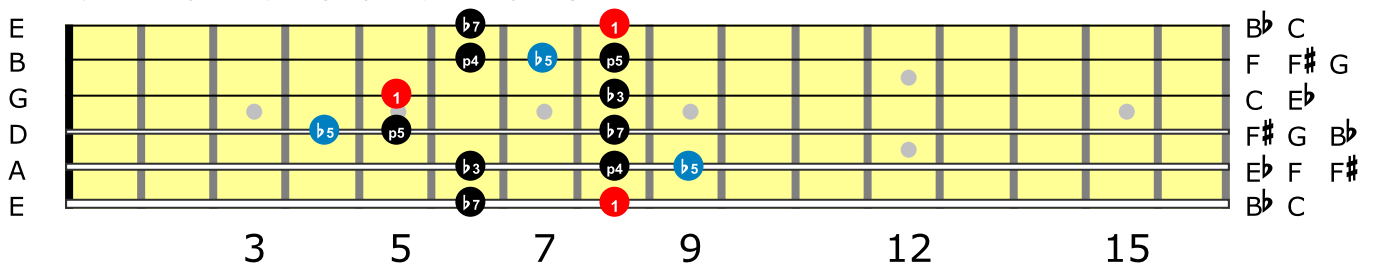

C minor Pentatonic - Box 1

C minor Pentatonic - Box 2

C minor Pentatonic - Box 3

C minor Pentatonic - Box 4

C minor Pentatonic - Box 5

The blues scale (or Pentablues) is the pentatonic scale plus one note. This note became known as the "blue note", and is the flat fifth in the case of the minor pentatonic, or the flat third in the case of the major pentatonic.