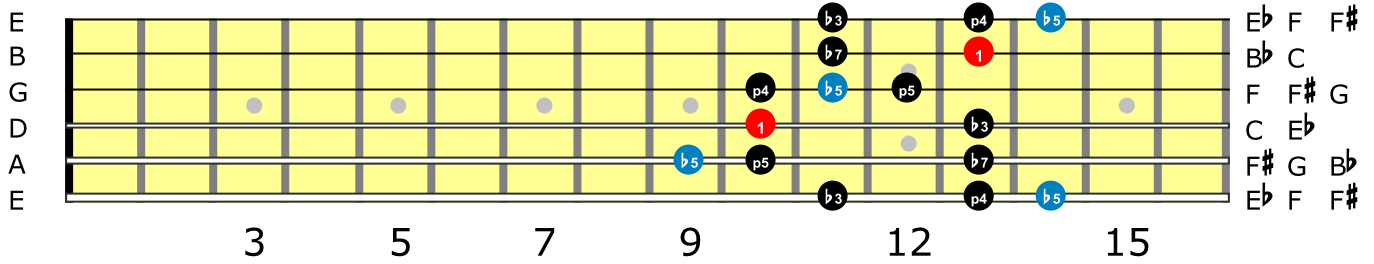

C minor Pentatonic - Box 1

C minor Pentatonic - Box 2

C minor Pentatonic - Box 3

C minor Pentatonic - Box 4

C minor Pentatonic - Box 5

The blues scale (or Pentablues) is the pentatonic scale plus one note. This note became known as the "blue note", and is the flat fifth in the case of the minor pentatonic, or the flat third in the case of the major pentatonic.