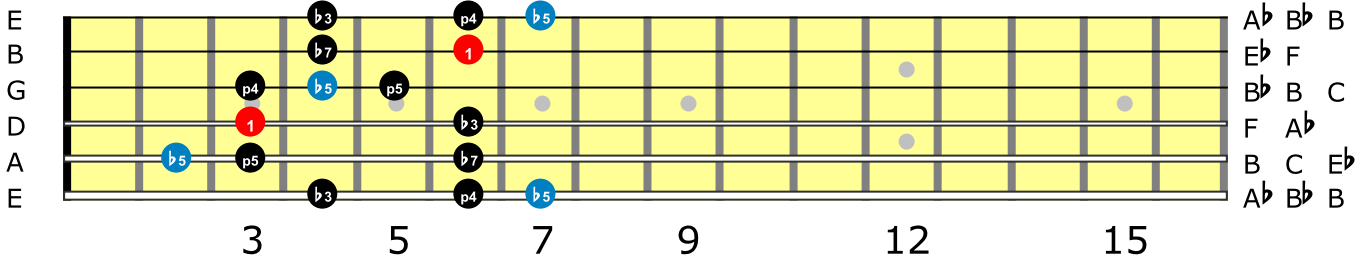

F minor Pentatonic - Box 1

F minor Pentatonic - Box 2

F minor Pentatonic - Box 3

F minor Pentatonic - Box 4

F minor Pentatonic - Box 5

The blues scale (or Pentablues) is the pentatonic scale plus one note. This note became known as the "blue note", and is the flat fifth in the case of the minor pentatonic, or the flat third in the case of the major pentatonic.