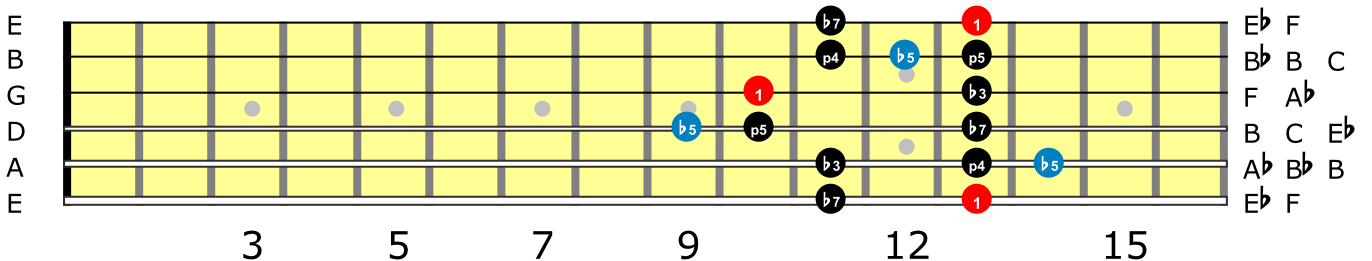

F minor Pentatonic - Box 1

F minor Pentatonic - Box 2

F minor Pentatonic - Box 3

F minor Pentatonic - Box 4

F minor Pentatonic - Box 5

The blues scale (or Pentablues) is the pentatonic scale plus one note. This note became known as the "blue note", and is the flat fifth in the case of the minor pentatonic, or the flat third in the case of the major pentatonic.