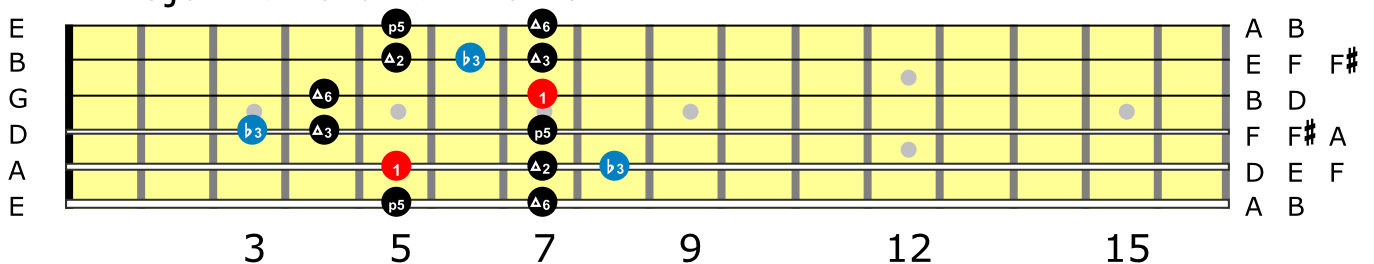

D Major Pentatonic - Box 1

D Major Pentatonic - Box 2

D Major Pentatonic - Box 3

D Major Pentatonic - Box 4

D Major Pentatonic - Box 5

The blues scale (or Pentablues) is the pentatonic scale plus one note. This note became known as the "blue note", and is the flat fifth in the case of the minor pentatonic, or the flat third in the case of the major pentatonic.