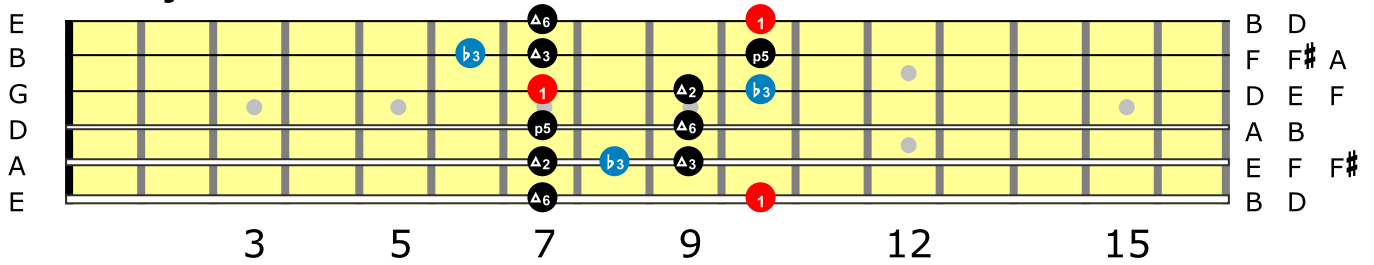

D Major Pentatonic - Box 1

D Major Pentatonic - Box 2

D Major Pentatonic - Box 3

D Major Pentatonic - Box 4

D Major Pentatonic - Box 5

The blues scale (or Pentablues) is the pentatonic scale plus one note. This note became known as the "blue note", and is the flat fifth in the case of the minor pentatonic, or the flat third in the case of the major pentatonic.