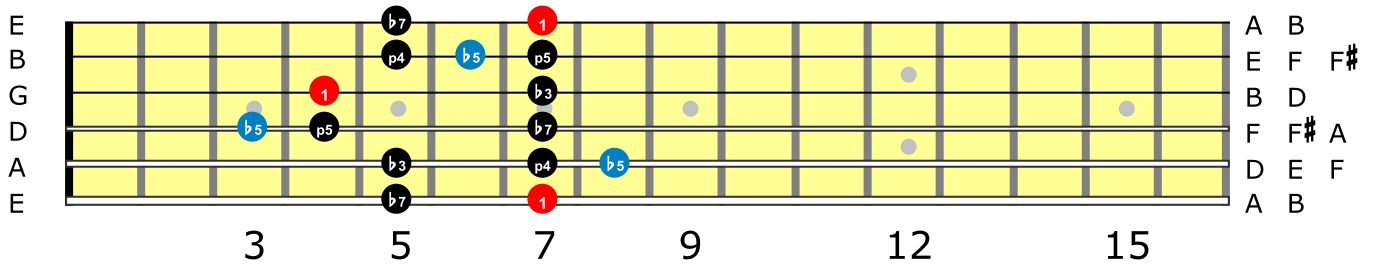

### B minor Pentatonic - Box 1

### B minor Pentatonic - Box 2

### B minor Pentatonic - Box 3

### B minor Pentatonic - Box 5

The blues scale (or Pentablues) is the pentatonic scale plus one note. This note became known as the "blue note", and is the flat fifth in the case of the minor pentatonic, or the flat third in the case of the major pentatonic.