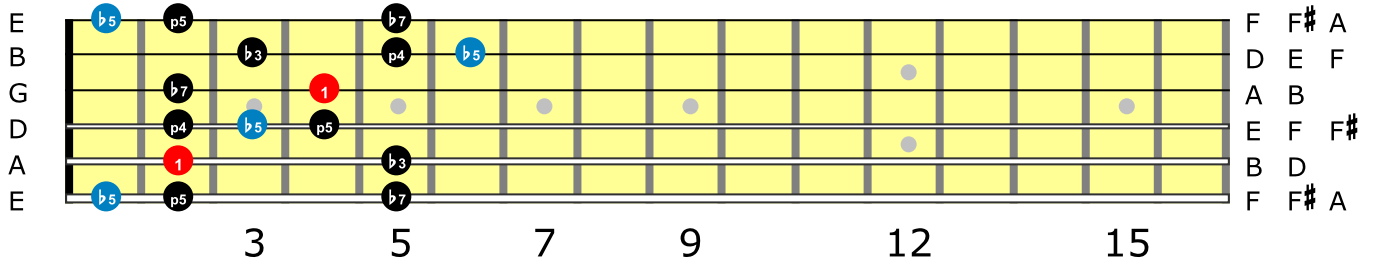

### B minor Pentatonic - Box 1

### B minor Pentatonic - Box 2

### B minor Pentatonic - Box 3

### B minor Pentatonic - Box 5

The blues scale (or Pentablues) is the pentatonic scale plus one note. This note became known as the "blue note", and is the flat fifth in the case of the minor pentatonic, or the flat third in the case of the major pentatonic.