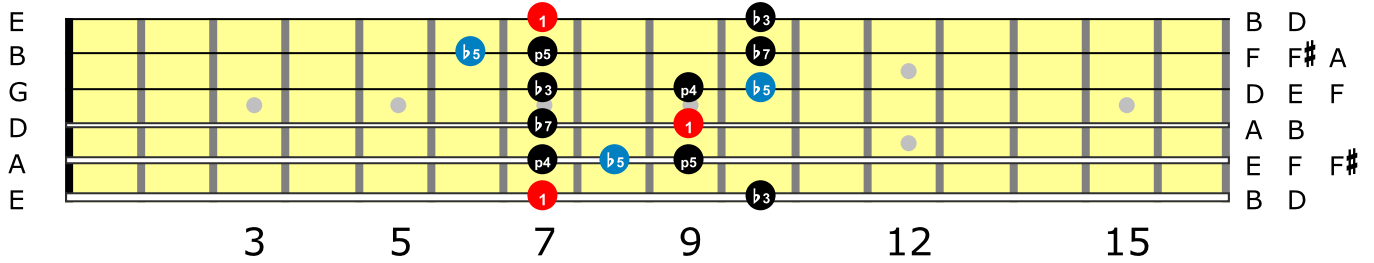

### B minor Pentatonic - Box 1

### B minor Pentatonic - Box 2

### B minor Pentatonic - Box 3

### B minor Pentatonic - Box 5

The blues scale (or Pentablues) is the pentatonic scale plus one note. This note became known as the "blue note", and is the flat fifth in the case of the minor pentatonic, or the flat third in the case of the major pentatonic.