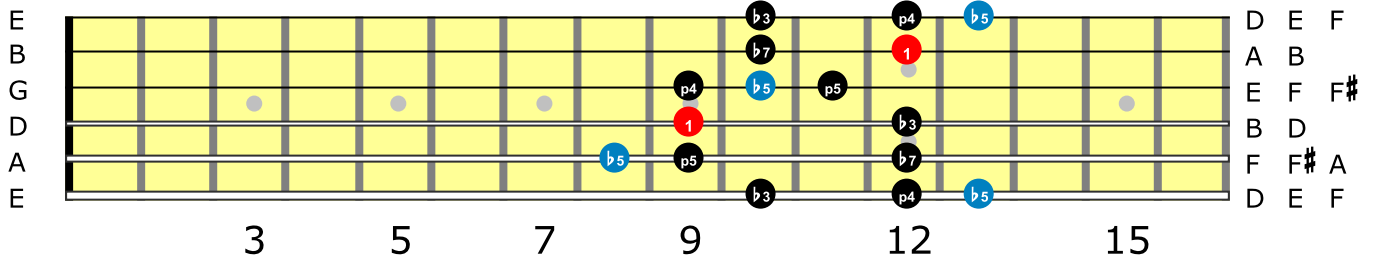

### B minor Pentatonic - Box 1

### B minor Pentatonic - Box 2

### B minor Pentatonic - Box 3

### B minor Pentatonic - Box 5

The blues scale (or Pentablues) is the pentatonic scale plus one note. This note became known as the "blue note", and is the flat fifth in the case of the minor pentatonic, or the flat third in the case of the major pentatonic.