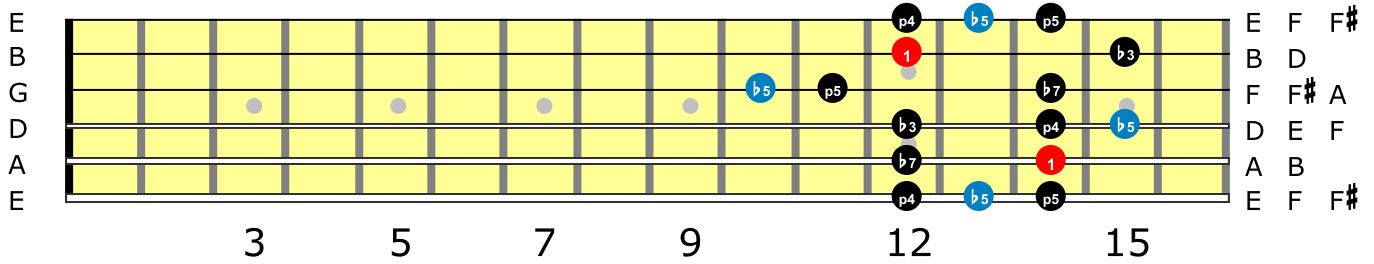

### B minor Pentatonic - Box 1

### B minor Pentatonic - Box 2

### B minor Pentatonic - Box 3

### B minor Pentatonic - Box 5

The blues scale (or Pentablues) is the pentatonic scale plus one note. This note became known as the "blue note", and is the flat fifth in the case of the minor pentatonic, or the flat third in the case of the major pentatonic.