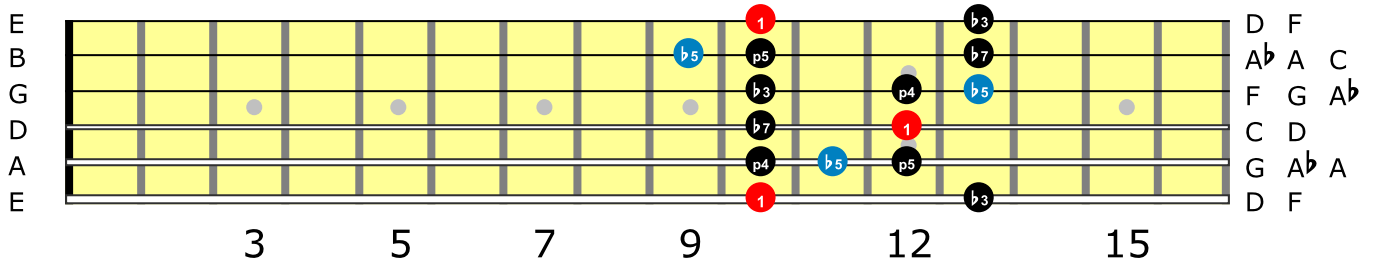

D minor Pentatonic - Box 1

D minor Pentatonic - Box 2

D minor Pentatonic - Box 3

D minor Pentatonic - Box 4

D minor Pentatonic - Box 5

The blues scale (or Pentablues) is the pentatonic scale plus one note. This note became known as the "blue note", and is the flat fifth in the case of the minor pentatonic, or the flat third in the case of the major pentatonic.