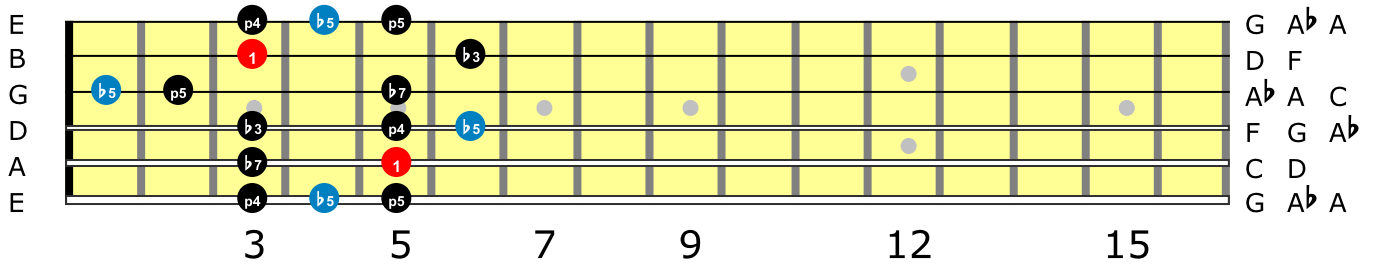

D minor Pentatonic - Box 1

D minor Pentatonic - Box 2

D minor Pentatonic - Box 3

D minor Pentatonic - Box 4

D minor Pentatonic - Box 5

The blues scale (or Pentablues) is the pentatonic scale plus one note. This note became known as the "blue note", and is the flat fifth in the case of the minor pentatonic, or the flat third in the case of the major pentatonic.