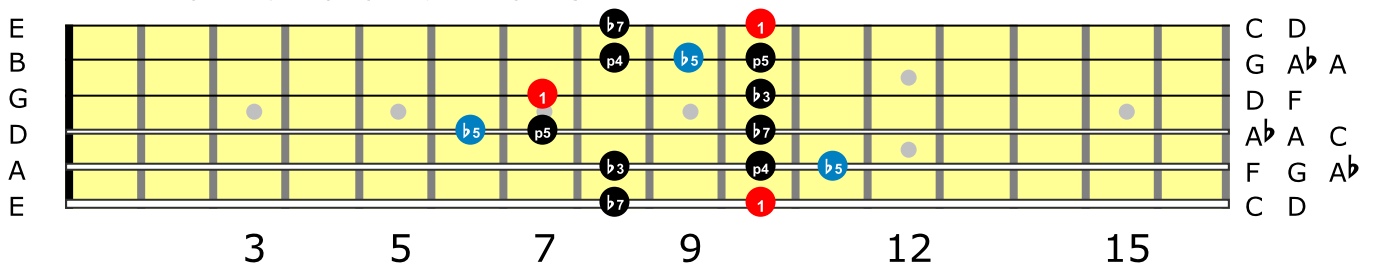

D minor Pentatonic - Box 1

D minor Pentatonic - Box 2

D minor Pentatonic - Box 3

D minor Pentatonic - Box 4

D minor Pentatonic - Box 5

The blues scale (or Pentablues) is the pentatonic scale plus one note. This note became known as the "blue note", and is the flat fifth in the case of the minor pentatonic, or the flat third in the case of the major pentatonic.