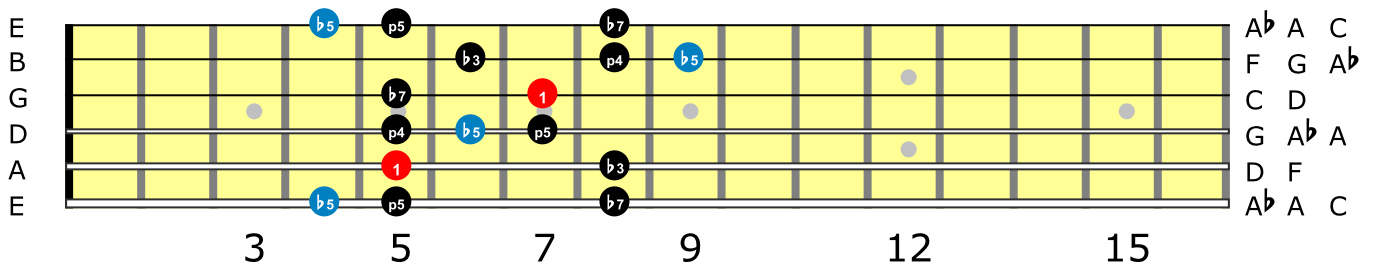

D minor Pentatonic - Box 1

D minor Pentatonic - Box 2

D minor Pentatonic - Box 3

D minor Pentatonic - Box 4

D minor Pentatonic - Box 5

The blues scale (or Pentablues) is the pentatonic scale plus one note. This note became known as the "blue note", and is the flat fifth in the case of the minor pentatonic, or the flat third in the case of the major pentatonic.