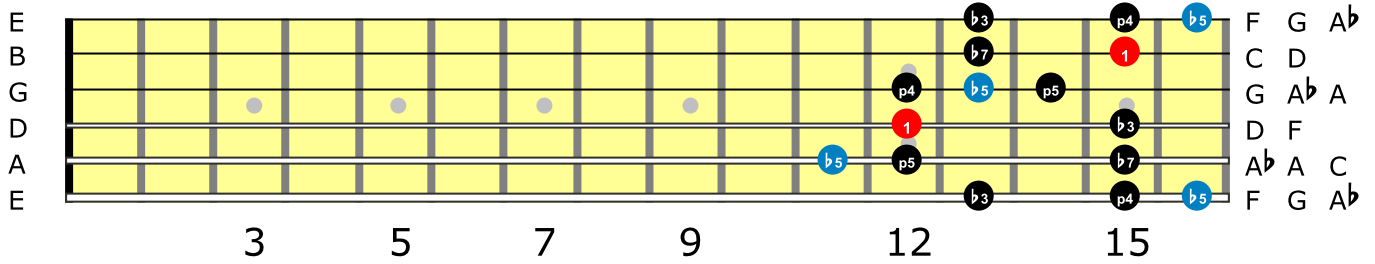

D minor Pentatonic - Box 1

D minor Pentatonic - Box 2

D minor Pentatonic - Box 3

D minor Pentatonic - Box 4

D minor Pentatonic - Box 5

The blues scale (or Pentablues) is the pentatonic scale plus one note. This note became known as the "blue note", and is the flat fifth in the case of the minor pentatonic, or the flat third in the case of the major pentatonic.